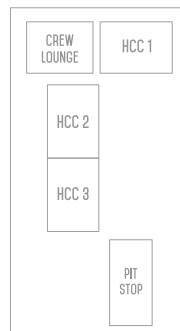

	Size (Sqm)	EXECUTIVE MEETINGS			INNOVATIVE SETUPS		
		Board Room	Theatre Setup	Cabaret Setup	Class Room	U-Shape	DIY
HCC 1	47	12	-	-	-	-	Customisable
HCC 2	38	12	40	20	22	14	Customisable
HCC 3	38	12	40	20	22	14	Customisable
HCC 2 + 3	76	24	80	40	44	28	Customisable
CREW LOUNGE	-	-	-	-	-	-	Customisable
PIT STOP	Maximum Capacity 12						
Entire Floor + Social Space	199						