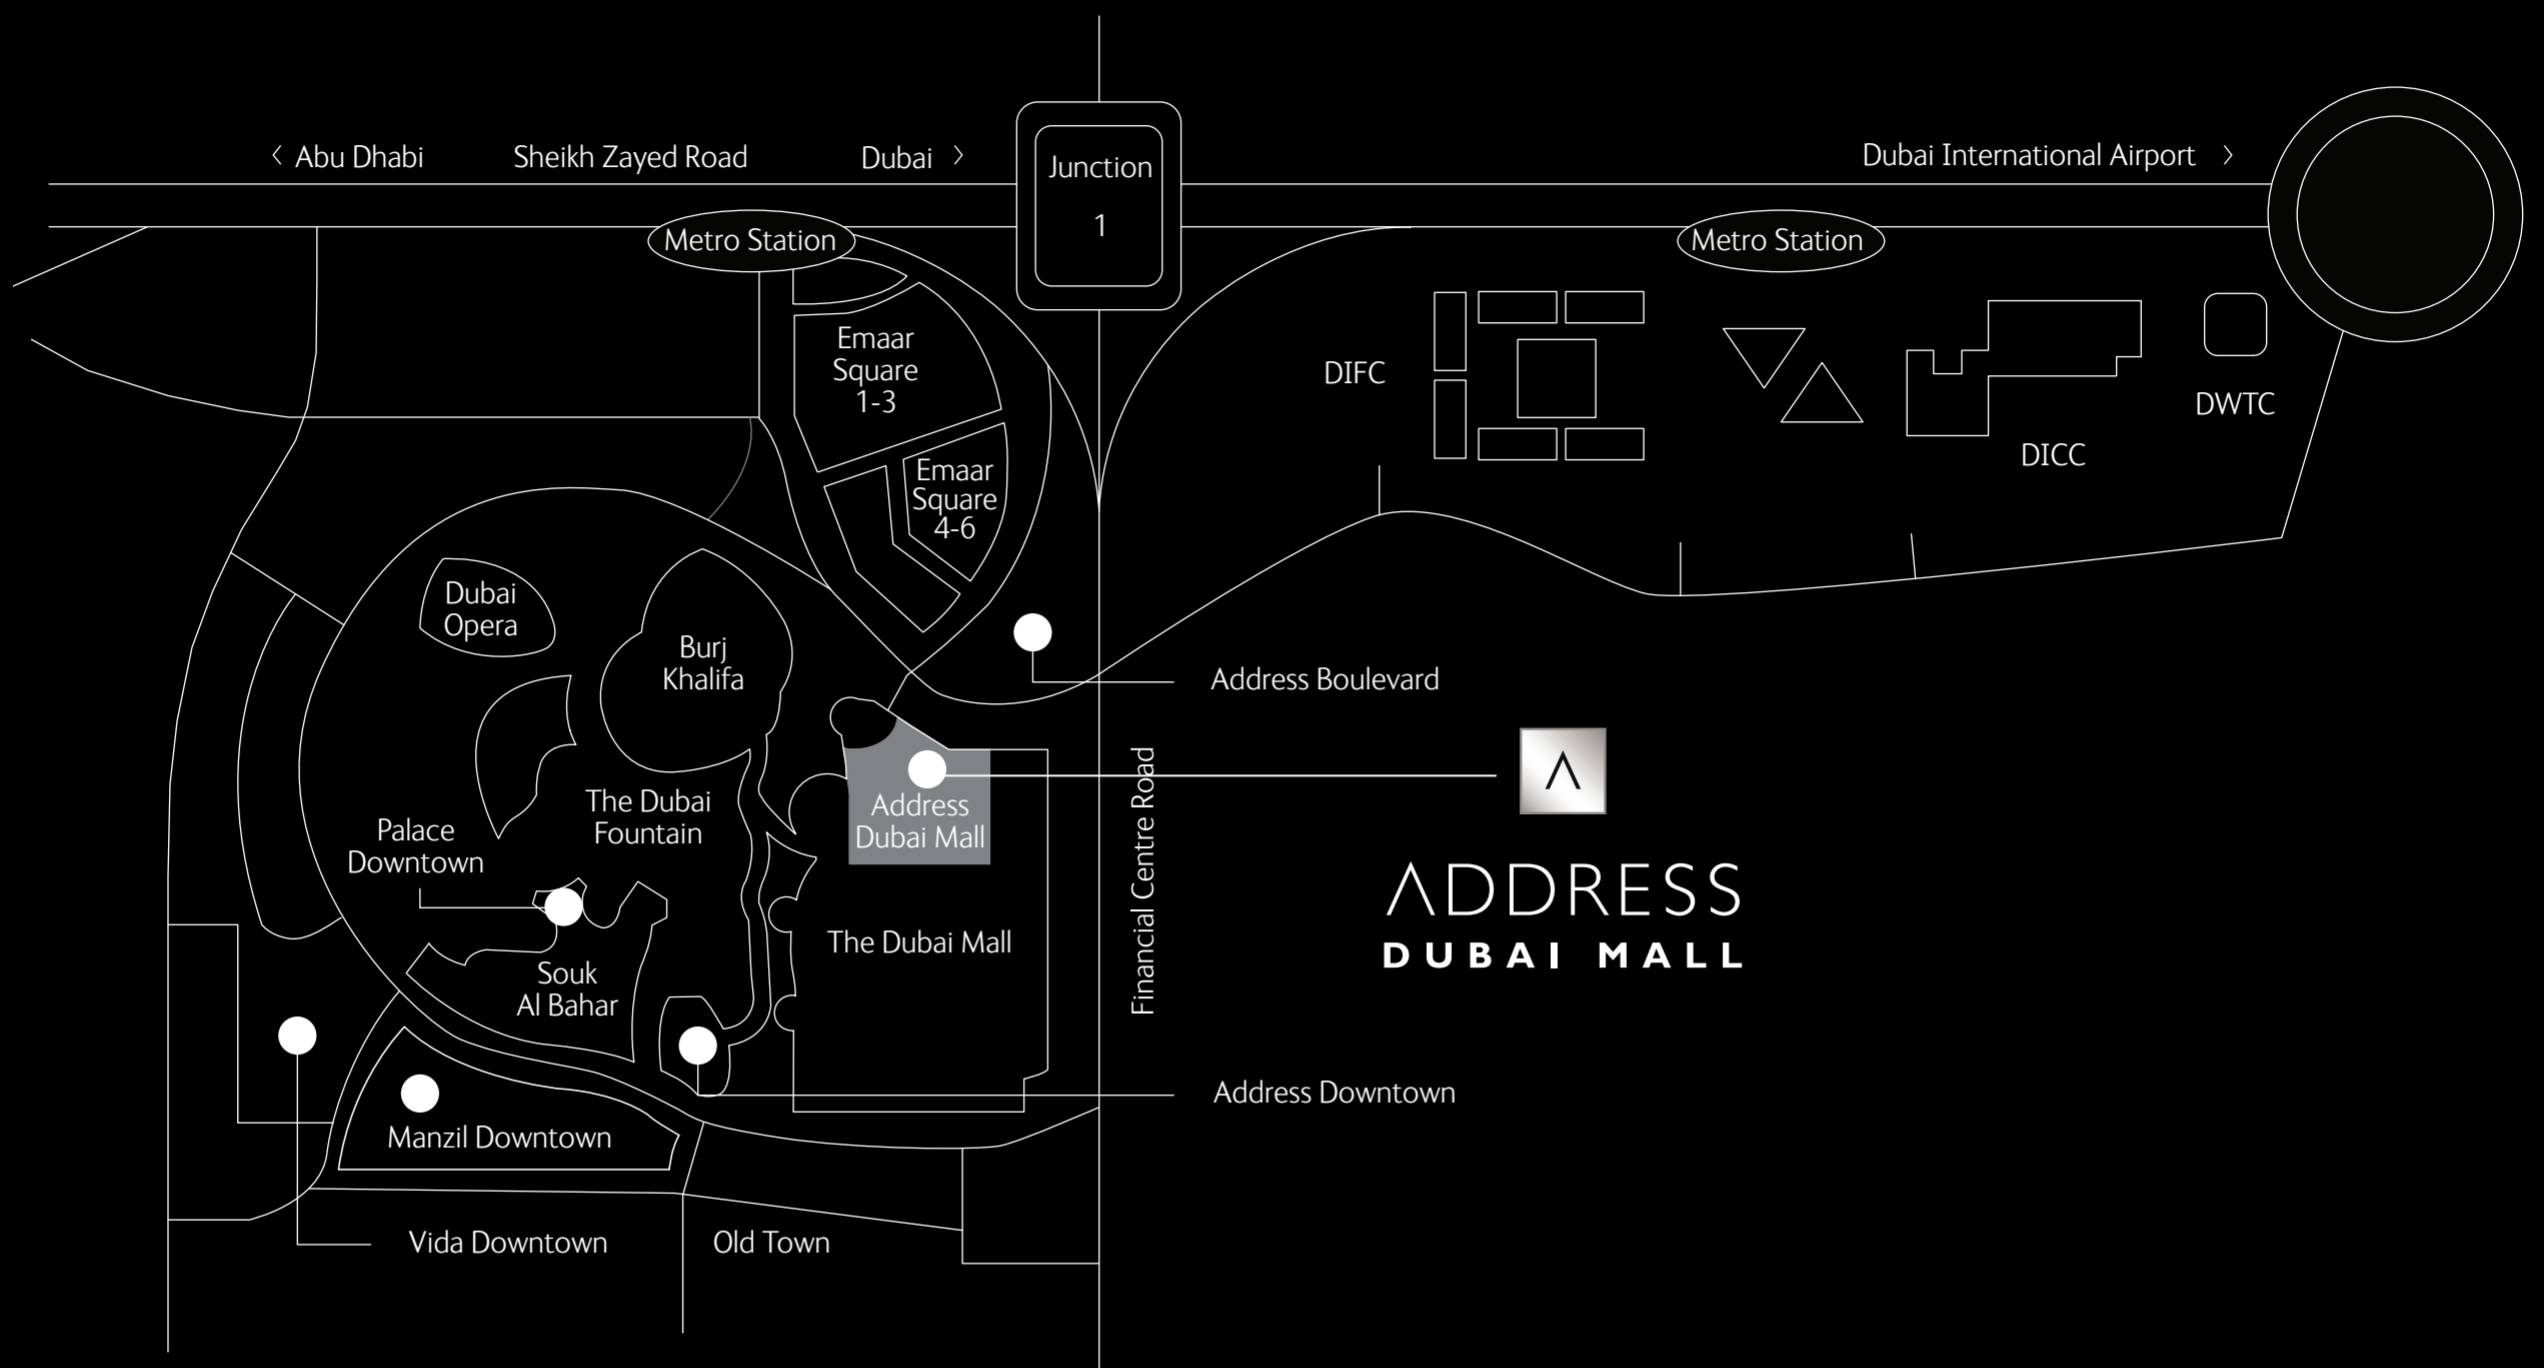

# ADDRESS DUBAI MALL

LOCATION MAP

#### FROM SHEIKH ZAYED ROAD

Address Dubai Mall is located in Downtown Dubai, directly connected to The Dubai Mall.

From Sheikh Zayed Road, take the first interchange towards The Dubai Mall fly over. Once over the bridge, follow Exit P3 on the right and you will arrive at the main entrance of Address Dubai Mall.

#### FROM AL KHAIL ROAD

Address Dubai Mall is located in Downtown Dubai, directly connected to The Dubai Mall.

From Al Khail Road, pass first and second traffic signals and turn left from the third traffic signal. Turn left from the second traffic signal and follow the signage of Address Dubai Mall. You will arrive at the main entrance of the hotel.

WHERE *life* HAPPENS

MOHAMMED BIN RASHID BOULEVARD, DOWNTOWN DUBAI, PO BOX 31166, DUBAI, UAE

T +971 4 438 8888 F +971 4 438 7888 INFO.ADDMH@ADDRESSHOTELS.COM

ADDRESSHOTELS.COM